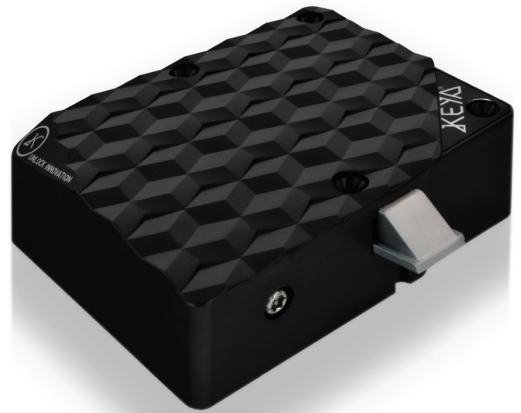

COVERK

DISCRETION means SECURITY

TECHNICAL SPECIFICATIONS

Mifare Clasic 1K4K 13.56Mhz Technology
DESFire EV1

Information Management Software.

Automatic Opening.

IP65 – humid environments.

FLEXIBILITY

Pools

Shops

reflecting a subtle
ELEGANCE

ELEGANCE

True elegance arises from the authenticity and spontaneity found in nature; the COVERK lock offers a complete management solution with maximum flexibility, in a design that blends into its surroundings and affords its users a single natural gesture to function.

Agility and practicality going hand-in-hand with beauty.

The COVERK lock has been created for space management, bringing technology, design and elegance together.

AGILITY

WATERPROOF

Designed to withstand extremes COVERK provides  IP65 protection, which guarantees its performance in high humidity environments such as swimming pools, spas, etc.